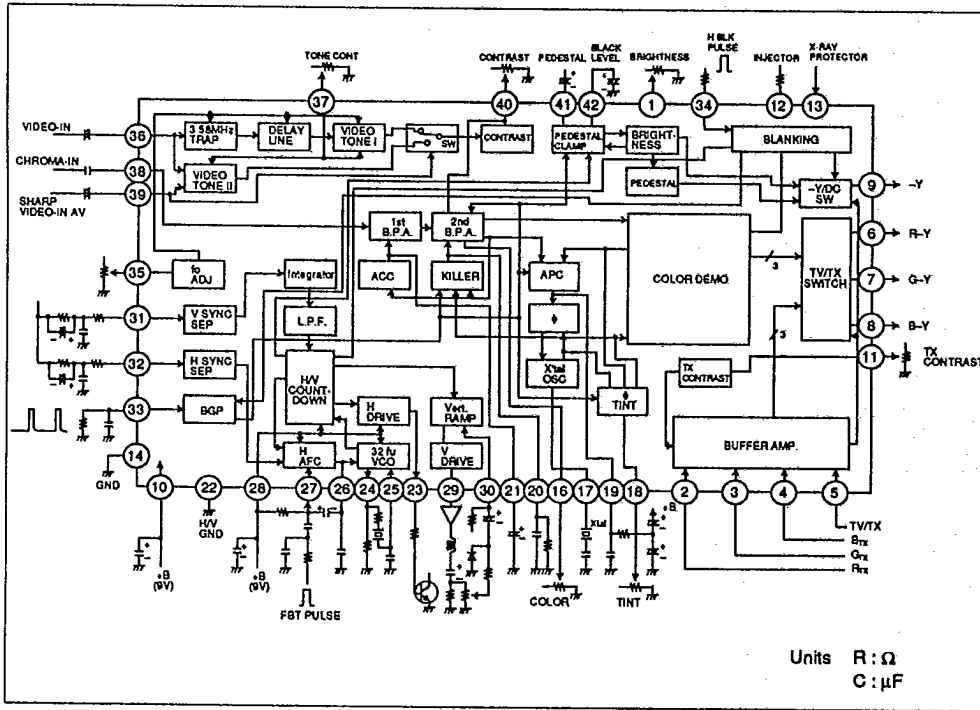

HA11531NT

T-77-07-09

Video/Chroma Deviation Processor with On-screen Display Function

The HA11531NT features video/chroma and deviation processing, and includes an on-screen display function.

Features

- Minimal external components
- On-chip filter
  3.5MHz trap, delay line, tone control
- OSD (On-Screen Display) function
- 32f_H countdown

Block Diagram

68 Hitachi America, Ltd. • Hitachi Plaza • 2000 Sierra Point Pkwy. • Brisbane, CA 94005-1819 • (415) 589-8300