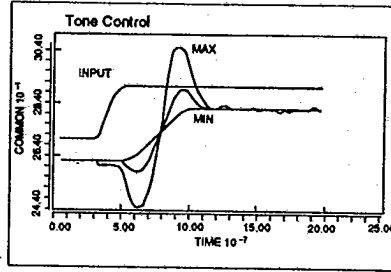

HA11531NT

T-77-07-09

70 Hitachi America, Ltd. • Hitachi Plaza • 2000 Sierra Point Pkwy. • Brisbane, CA 94005-1819 • (415) 589-8300